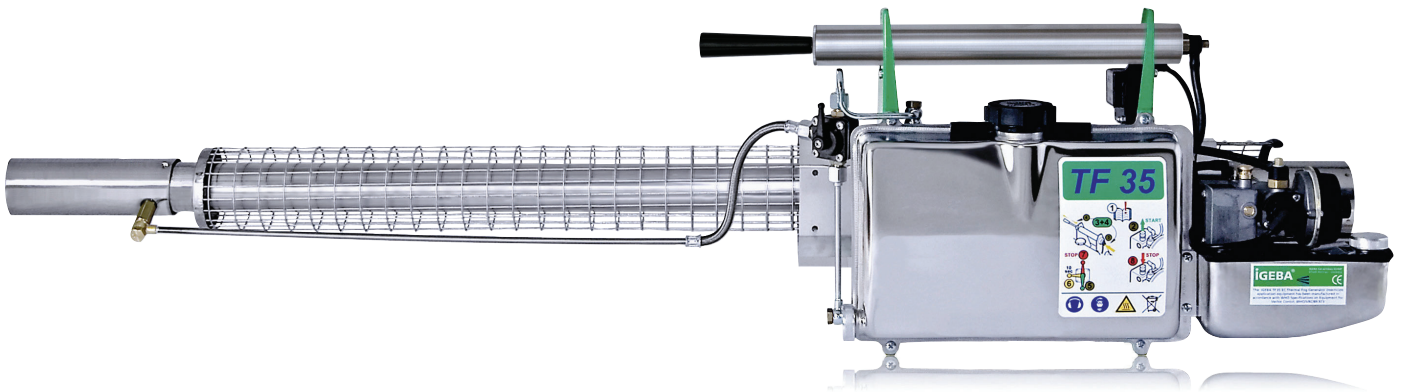

# Thermal Fog Generator

## TF 35

Made in Germany

### Characteristics

The TF 35 fog generator has been the first choice for more than 30 years. When we set out with the firm intention of producing the best equipment on the market, **there were no limits imposed by an existing range of models!**

This unit has been designed for use with insecticides, acaricides, fungicides and disinfectants! Light weight for convenient use in areas where poor roads and tracks make it difficult to handle heavy equipment. The only mass produced unit with a covered air intake valve, providing a **silencer effect and protection against dust and solution particles.**